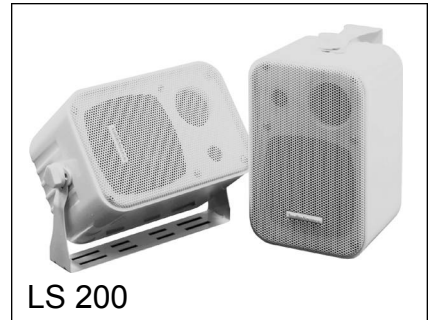

compact & indoor/outdoor speakers

From home theaters to backyard decks, AudioSource compact speakers offer great utility and value. The LS series speakers feature metal grills, weather resistant components and color-matched brackets and hardware.

LS 100 & LS 200 Compact Speakers

4 inch reinforced polypropylene woofer
2 inch polycarbonate midrange
1 inch dome tweeter

Available in black (LS 100) or white (LS 200)
50 watt power capacity

Dimensions & Weight:
LS 100/200 8" x 5.25" x 4.75" 7 lbs

LS 300 & LS 400 Compact Speakers

4 inch reinforced polypropylene woofer
0.75 inch polycarbonate tweeter

Available in black (LS 300) or white (LS 400)
100 watt power capacity
70Hz - 20kHz frequency response
89dB sensitivity

Dimensions & Weight:
LS 300/400 8.25" x 5.875" x 5.5" 7 lbs

LS 525 & LS 545 Compact Speakers

5 inch reinforced polypropylene woofer
0.75 inch dome tweeter

Available in black (LS 525) or white (LS 545)
125 watt power capacity
60Hz - 20kHz frequency response
89dB sensitivity

Dimensions & Weight:
LS 525/545 9.5" x 7" x 6.675" 7 lbs

LS 200